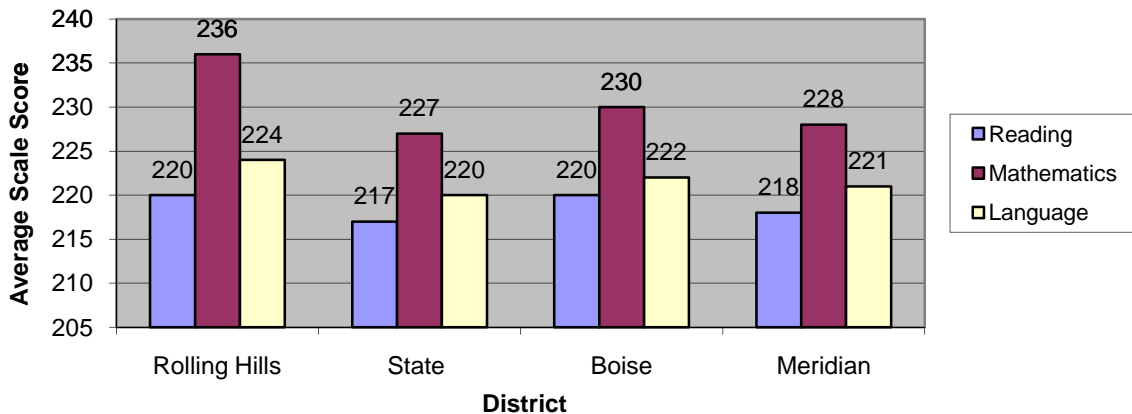

Spring 2008 ISAT 6th Grade

6th Grade Proficiency Level Ranges

	Reading	Mathematics	Language
Advanced	>222	>230	>226
Proficient	208-222	218-230	214-226
Basic	201-207	209-217	206-213
Below Basic	<201	<209	<206