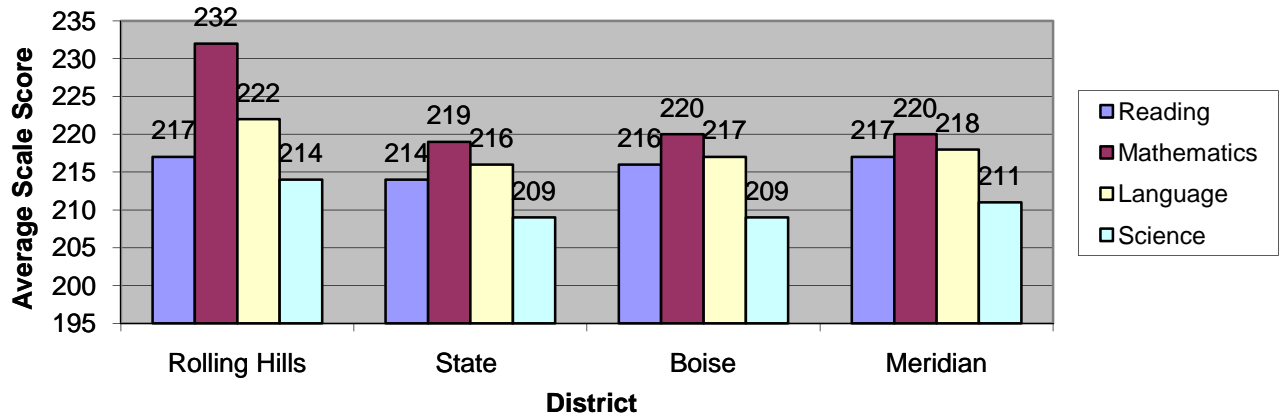

Spring 2008 ISAT 5th Grade

5th Grade Proficiency Level Ranges

	Reading	Mathematics	Language	Science
Advanced	>218	>223	>221	>215
Proficient	204-218	211-223	209-221	206-215
Basic	197-203	202-210	201-208	195-205
Below Basic	<197	<202	<201	<194