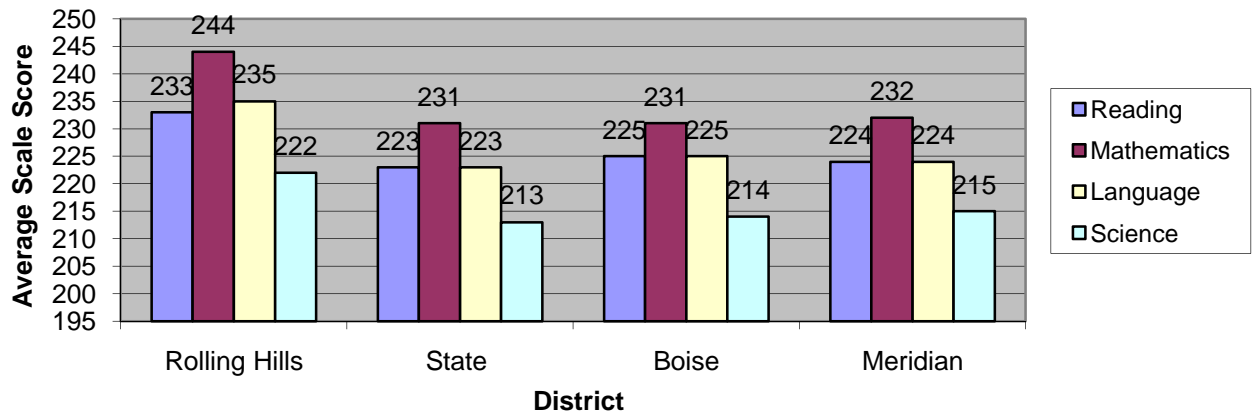

Spring 2008 ISAT 7th Grade

7th Grade Proficiency Level Ranges

	Reading	Mathematics	Language	Science
Advanced	>226	>236	>231	>218
Proficient	212-226	223-236	218-231	213-218
Basic	204-211	215-222	209-217	206-212
Below Basic	<204	<215	<209	<206