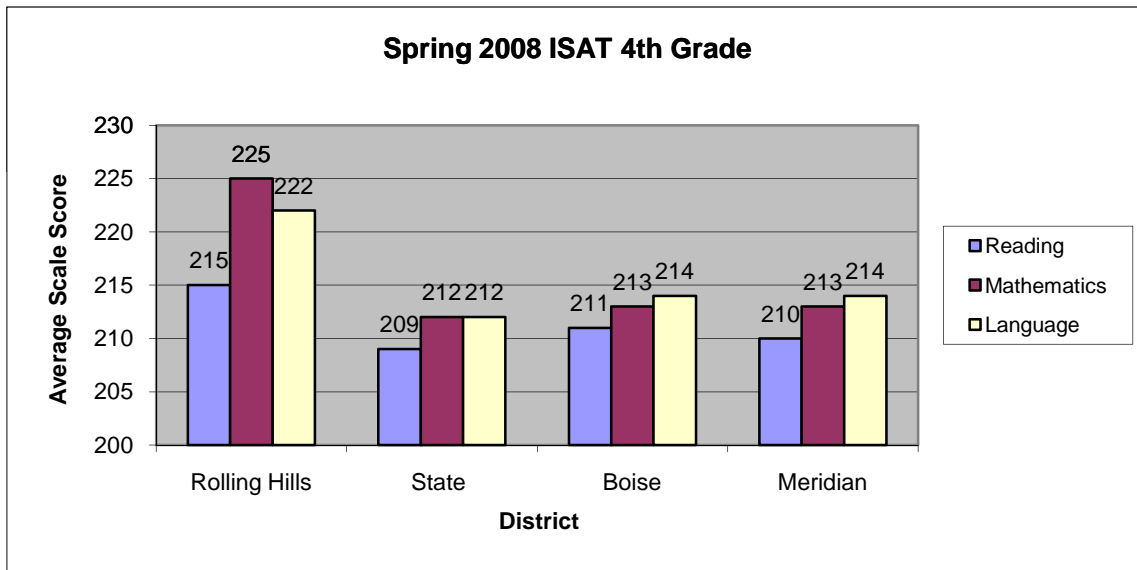

3rd Grade Proficiency Level Ranges

	Reading	Mathematics	Language
Advanced	>207	>203	>206
Proficient	192-207	190-203	196-206
Basic	187-191	181-189	188-195
Below Basic	<187	<181	<188

4th Grade Proficiency Level Ranges